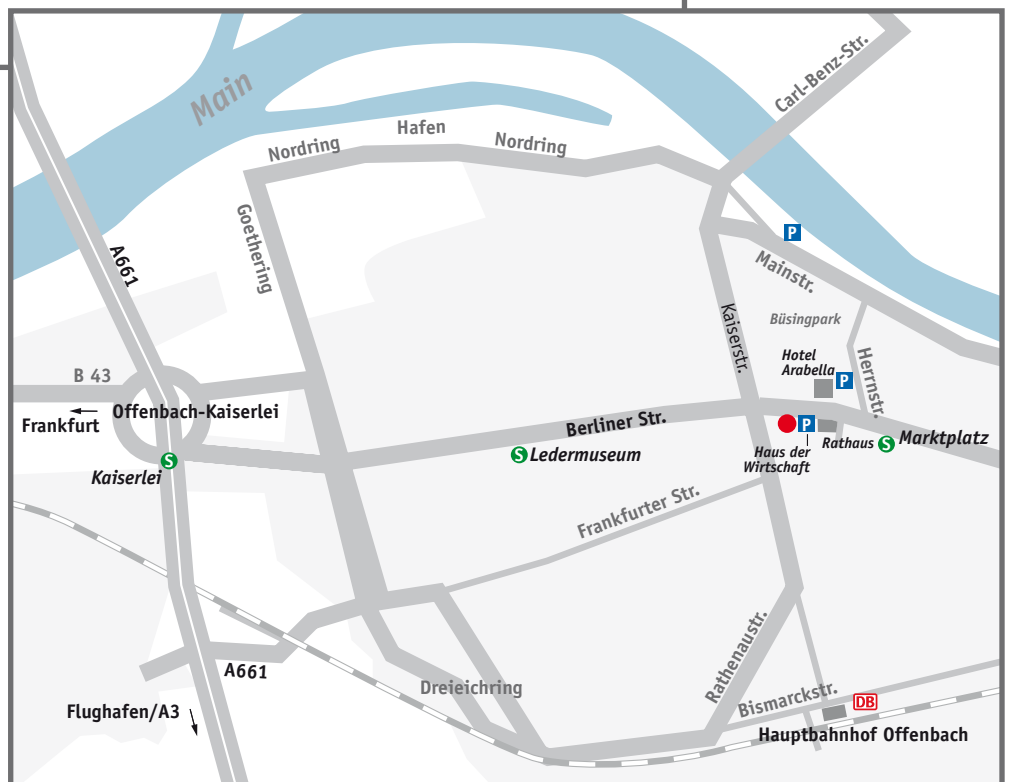

Berliner Strasse 114 (●)
63065 Offenbach
Tel: +49 69 247559 0
Fax: +49 69 247559 89