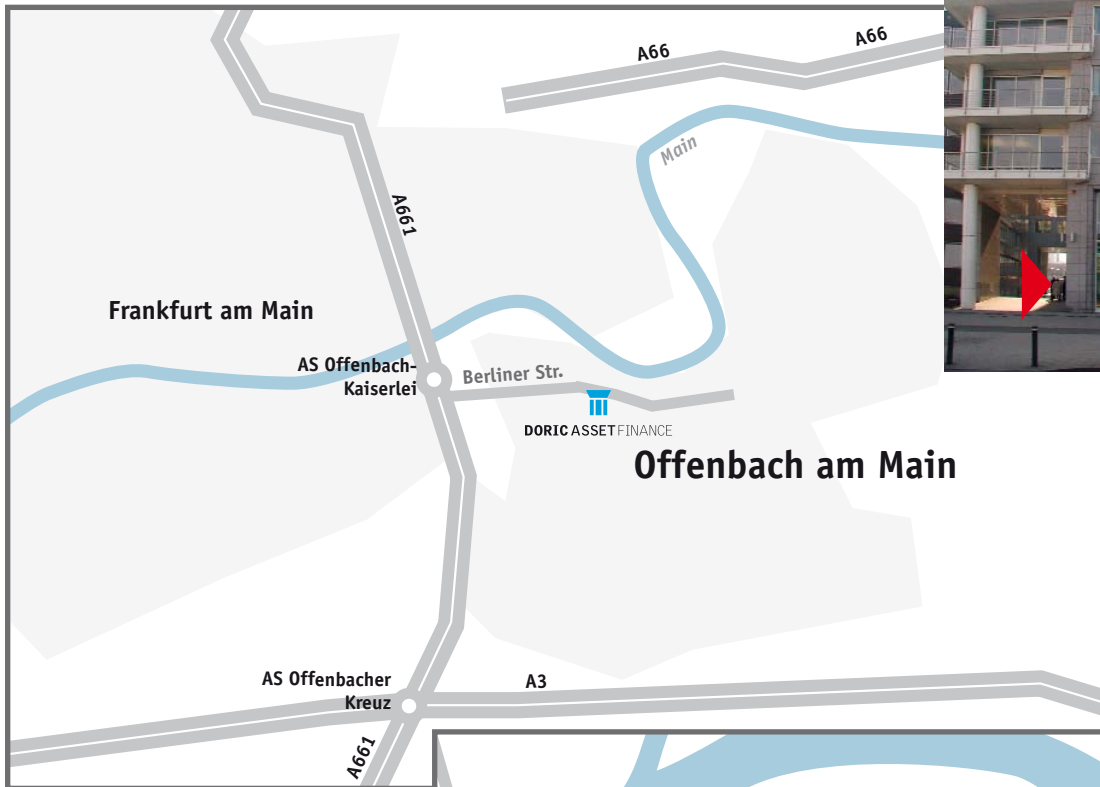

Berliner Strasse 114 (●)
63065 Offenbach
Tel: +49 69 247559 0
Fax: +49 69 247559 89